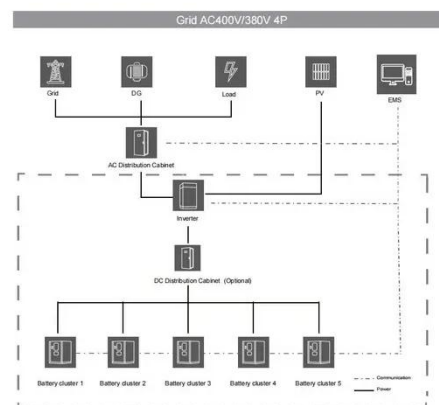

Modular systems for energy storage , Rittal

Pre-configured solution for energy storage containers with high-efficiency cooling technology to help reduce your