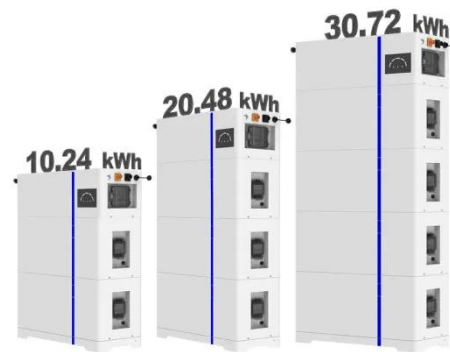

ESS

Battery Cabinets & Enclosures

Our durable battery and charger cabinets offer protective enclosures that ensure reliable performance across environments. From safe power management to optimal space utilization, we provide essential solutions for ...

[Get Price](#)

600mm Wide x 600mm Deep Data Cabinets & Server Racks

The 12U 600mm Wide x 600mm Deep PI Data enclosure/cabinet has been designed to ensure maximum rigidity