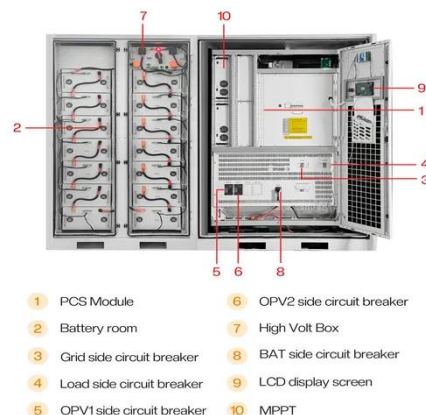

12U 600mm Wide x 600mm Deep IP55 Wall Mount Outdoor Cabinet

AZE's 12U IP55 Outdoor Wall mount