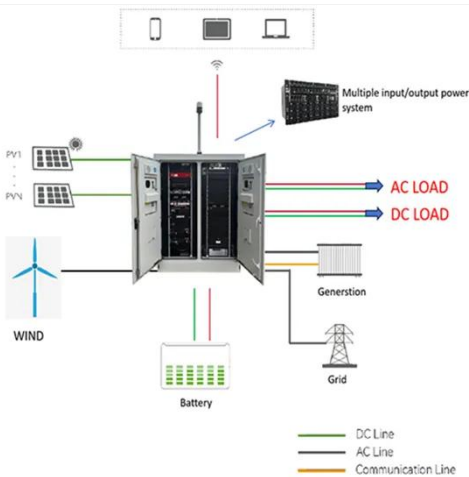

ESS

Battery Cabinets & Enclosures

Our durable battery and charger cabinets offer protective enclosures that ensure reliable performance across environments. From safe power management to optimal space utilization, we provide essential solutions for ...

[Get Price](#)

600mm Wide x 600mm Deep Data Cabinets & Server Racks

The 12U 600mm Wide x 600mm Deep PI Data enclosure/cabinet has been designed to ensure maximum rigidity