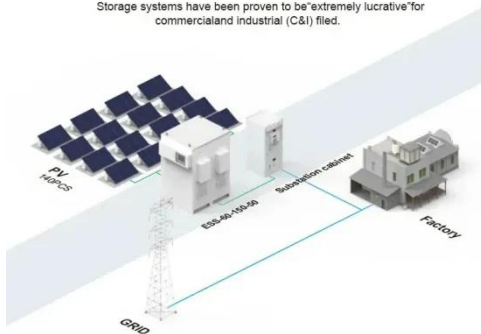

BASIC APPLICATION

Programmable DC Power Supplies

The Sorensen programmable DC power supplies line offers a wide voltage, current, and power range with precision to meet your specific target. Advanced digital monitoring and control features, industry ...

[Get Price](#)

Contact Us

For catalog requests, pricing, or partnerships, please visit:
<https://www.k3gizycko.pl>