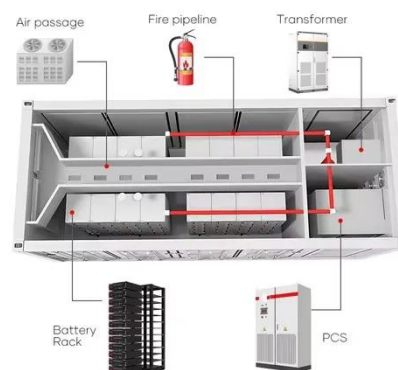

350A Copper Bar Energy Storage Connector

Engineered for ultra-reliable high-current