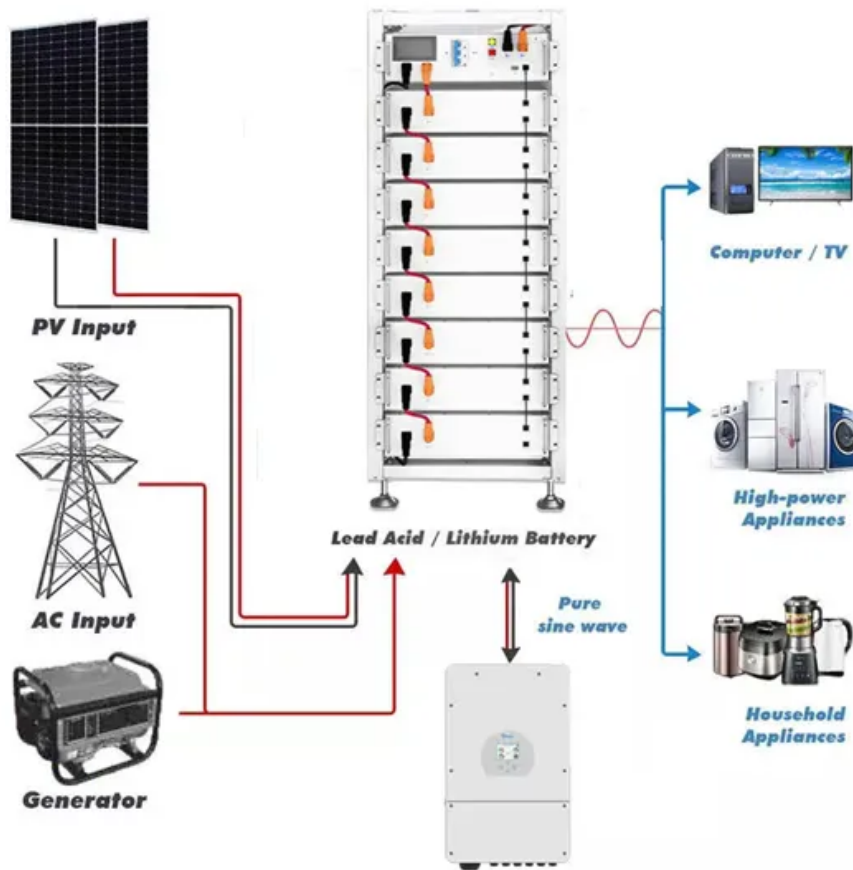

Energy storage battery cabinet installation base station

Energy storage battery cabinet installation base station

Step-by-Step Solar Battery Cabinet Installation Guide

This article provides a detailed guide on installing a solar battery cabinet, helping you complete the installation process smoothly and enjoy the benefits of clean energy.

[Get Price](#)

SigenStack Energy Storage System Installation Guide

o The installation base should be flat, and the installation area should meet the installation space requirements. o No plumbing or electrical alignments should be inside the installation base to avoid ...