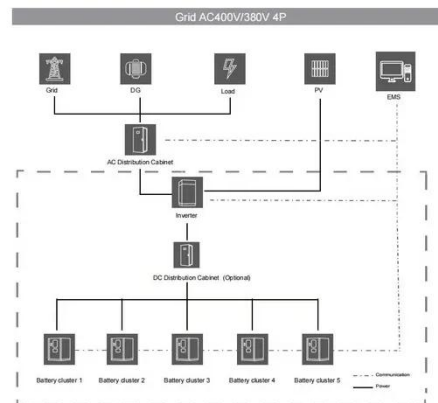

Energy Storage System Battery Cabinet ESS Power Base Station

Energy Storage System Battery Cabinet ESS Power Base Station

ESS Cabinet , SWA Energy LiFePO4 Energy Storage Systems

Each cabinet integrates LiFePO4 battery modules, advanced thermal management, and multi-level protection systems. With modular design, they can be easily paralleled to meet growing energy ...

[Get Price](#)

Energy Base(TM) , ESS, Inc.

The Energy Base allows the power (the rate of electricity flow) to be decoupled from the capacity (the total amount of energy held). This, combined with unlimited cycling and rapid response time, means ...