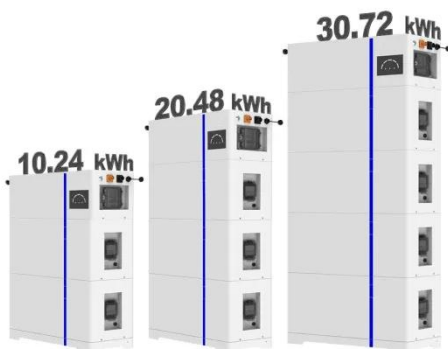

ESS

600mm server rack

Search Newegg for 600mm server rack. Get fast shipping and top-rated customer service.

[Get Price](#)

15U Wall Mount Server Rack, 600mm Depth, Convenient Access

Tecmojo 15U wall mount server rack removable covers on the top and bottom, as well as removable side