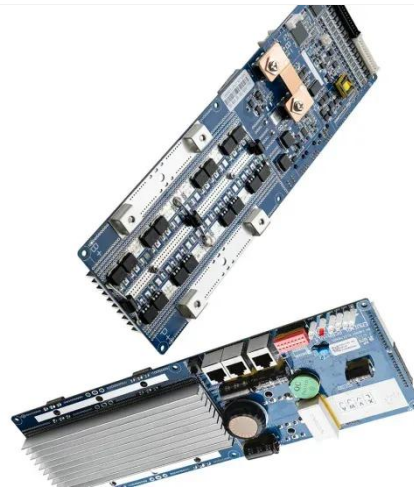

12U Wall Mount Server Rack Cabinet

This 19 inch server rack cabinet is designed to offer a compact yet spacious enclosure that ensures the safety of your