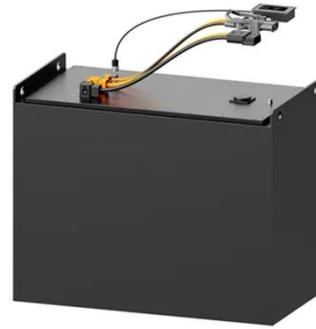

energy management system (EMS)
tailored for telecommunication base
stations (BS) powered by

[Get Price](#)