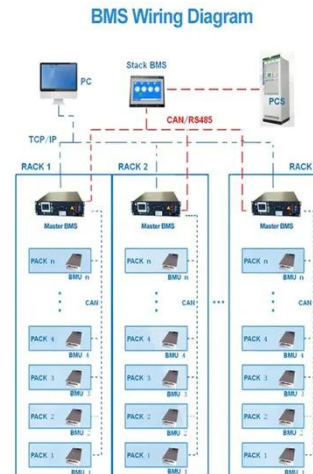

roof, leading to potential stability issues and inefficient energy production. To overcome these installation ...

[Get Price](#)

Grammar: When to Use Do, Does, and Did

We've put together a guide to help you use do, does, and did as action and auxiliary verbs in the simple past and present tenses.

[Get Price](#)

"Do" vs. "Does": How Do You Tell The Difference?

Both do and does are present tense forms of the verb do. Which is the correct form to use depends on the subject of your sentence. In this article, we'll explain the difference between do ...

[Get Price](#)