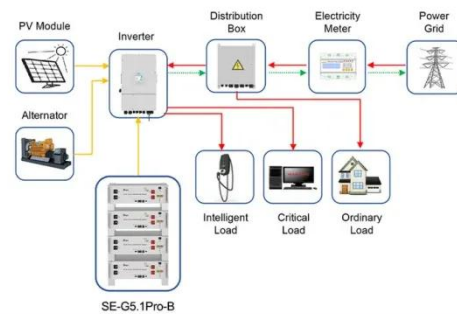

Djibouti outdoor telecom cabinet dc

12.8V6Ah

Nominal voltage (V):12.8
Nominal capacity (ah):6
Rated energy (WH):76.8
Maximum charging voltage (V):14.6
Maximum charging current (a):6
Floating charge voltage (V):13.6~13.8
Maximum continuous discharge current (a):10
Maximum peak discharge current @10 seconds (a):20
Maximum load power (W):100
Discharge cut-off voltage (V):10.8
Charging temperature (°C):0~+50
Discharge temperature (°C): -20~+60
Working humidity: <95% R.H (non condensing)
Number of cycles (25 °C, 0.5c, 100%dod): >2000
Cell combination mode: 32700-4s1p
Terminal specification: T2 (6.3mm)
Protection grade: IP65
Overall dimension (mm):90*70*107mm
Reference weight (kg):0.7
Certification: un38.3/msds

[Get Price](#)

Photovoltaic Micro-station Energy Cabinet

It combines different power inputs (small wind turbines, solar PV panels, and AC/DC rectifier) with an internal lithium-ion battery for backup, network connectivity, and continuous power for communication ...