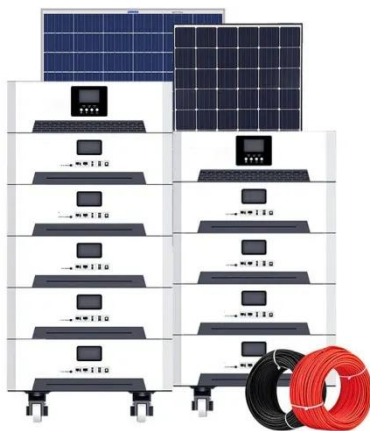

[Get Price](#)

Outdoor Communication Energy Cabinet With Wind Turbine

Highjoule HJ-SG-D03 series outdoor communication energy cabinet is designed for remote communication base stations and industrial sites to meet the energy and communication needs of

- IP65/IP55 OUTDOOR CABINET
- IP54/55
- OUTDOOR ENERGY STORAGE CABINET
- OUTDOOR BATTERY CABINET

[Get Price](#)

Outdoor Photovoltaic Telecom Energy Cabinet

Each outdoor photovoltaic telecom energy cabinet is built for harsh outdoor telecom and edge usage, characterized by durability, flexibility, and intelligent control to provide unshakeable power supply.

[Get Price](#)

Base Station Energy Cabinet

The Base Station Energy Cabinet is a fully enclosed, weather-resistant telecom energy cabinet designed to provide reliable power distribution and battery backup for outdoor communication networks.