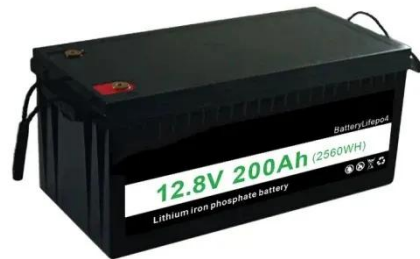

Modulbox XT Series

The Railbox is a modular designed, European styled enclosures that offers a small panel footprint to minimize the panel space occupied with a broad range of options to meet your electronic instrument ...