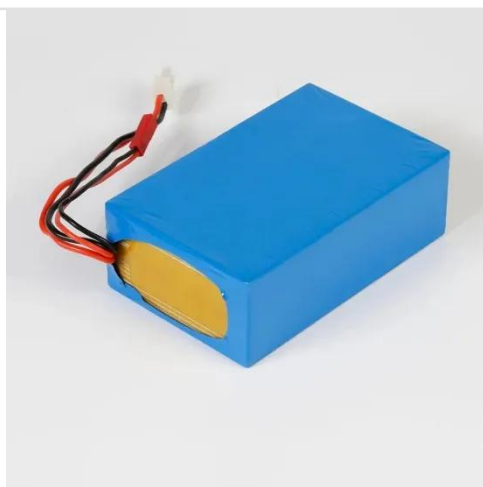

Damascus photovoltaic IP66 battery cabinet grid-connected type

Damascus photovoltaic IP66 battery cabinet grid-connected type

Battery Enclosures & Cabinets

This product is perhaps more commonly called a "solar battery box" but is also referred to as a "pole mount battery box". Some battery boxes are large enough to be considered battery cabinets and are ...

[Get Price](#)

Photovoltaic Grid-Connected Cabinet

The PV grid-connected cabinet is a key power distribution unit that connects the solar photovoltaic array to the power grid. Its primary function is to safely and compliantly feed the AC power--converted ...