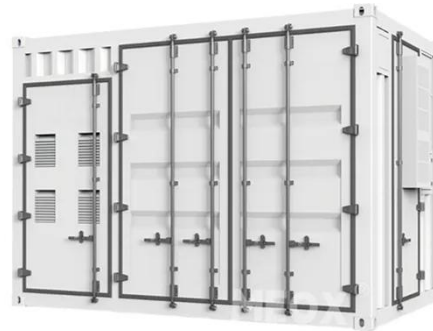

NEMA 3/IP55 Outdoor Cabinets for Reliable Protection

Find our NEMA 3/IP55 outdoor cabinets, designed to provide maximum protection against dust, rain, and harsh weather. Built with durable materials and reliable design, they are perfect for safeguarding ...

[Get Price](#)

Weatherproof Outdoor Electrical Enclosures , Durable Outdoor ...

AZE Telecom offers top-quality weatherproof outdoor electrical enclosures and telecom cabinets. Designed to protect your equipment from rain, dust, and extreme temperatures, our waterproof and ...

[Get Price](#)

IP65/IP55 Waterproof Outdoor Communication Cabinet for 5G

They primarily export to Poland, Vietnam, and Australia with very high customer satisfaction. No new ratings for this product in the past year. Showing previous ratings and reviews instead.

[Get Price](#)