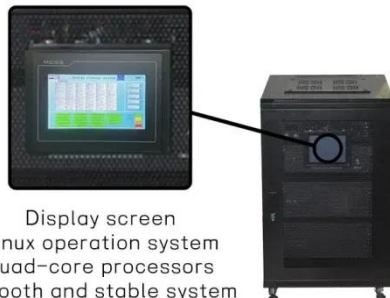

ASG Power , Custom Power and Controls Cabinets

From complete power and control system design, custom control cabinet manufacturing, and UL-certified panel building, ASG delivers integrated systems that optimize your operations and meet rigorous safety standards.

[Get Price](#)

Display screen
Linux operation system
quad-core processors
smooth and stable system

NEMA Enclosures & Integrated Solutions

With strong customization and integration capabilities, we combine power supply, cooling, monitoring, and communication modules to engineer robust systems for demanding environments.

[Get Price](#)

Custom Power Supply Cabinets , Riteoptic

Riteoptic provides custom-made, durable base station racks and cabinets for specific business requirements. Our base station cabinets can directly power nearly any communication equipment they house.

[Get Price](#)

SUPPORT REAL-TIME ONLINE
MONITORING OF SYSTEM STATUS