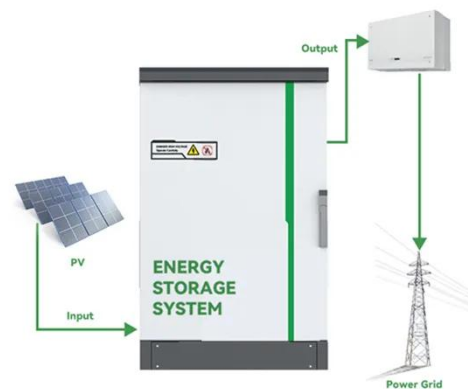

NORD Inverters for Control Cabinet Installation , NORD

We have developed the NORDAC PRO family of frequency inverters specifically for installation in control cabinets. These inverters are equally suitable for operating synchronous and asynchronous motors ...