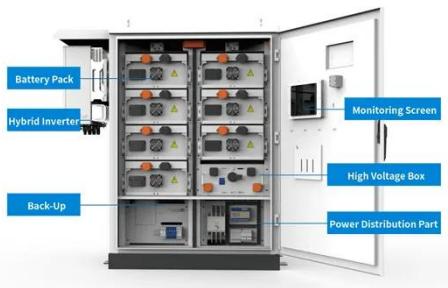

Solar PV Support: Best Mounting Solutions for Efficient Solar Panel

These support systems provide the necessary foundation for solar photovoltaic (PV) panels, ensuring stability, optimizing sun exposure, and extending the lifespan of solar installations.

[Get Price](#)

How to Select The Ideal Photovoltaic Support for Your Solar Project

This structural steel component provides excellent support for PV panels and helps distribute the weight evenly. Its