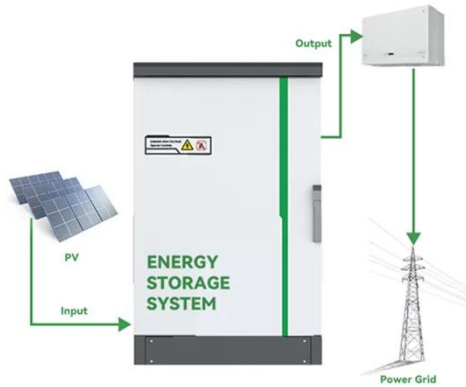

Cost of Grid-Connected Communication Cabinets for Charging Station