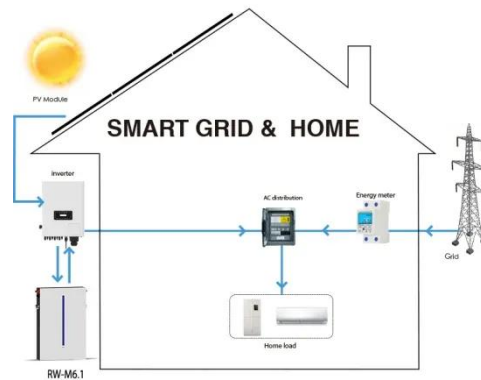

Grid-connected solar container communication station inverter ...

Can grid-connected PV inverters improve utility grid stability? Grid-connected PV inverters have traditionally been thought as active power sources with an emphasis on maximizing power extraction ...

[Get Price](#)

Sweeping new tariffs put future construction projects at risk

Sweeping new tariffs put future construction projects at risk Despite exemptions for key building materials,