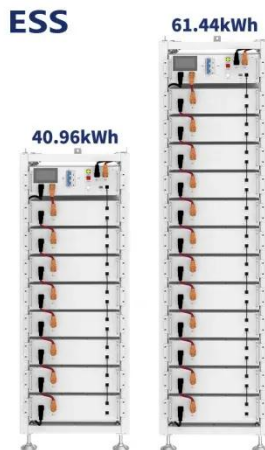

power containers, photovoltaic containers, mobile power stations, outdoor site energy systems, backup power, and ...

[Get Price](#)

Components of the South African outdoor communication battery ...

The Outdoor Telecom Cabinet system includes rectifier modules, monitoring unit, power distribution units, battery packs, temperature control and other equipment, they are installed in an all in one ...

[Get Price](#)

MASERU ENERGY STORAGE SOLUTIONS POWERING ...

African Technical Support Our certified specialists provide support for outdoor communication cabinets, power equipment enclosures, and battery storage cabinets across Africa.

[Get Price](#)

MASERU HIGH PERFORMANCE ENERGY STORAGE BATTERY

This article will introduce in detail how to design an energy storage cabinet device, and focus on how to integrate key