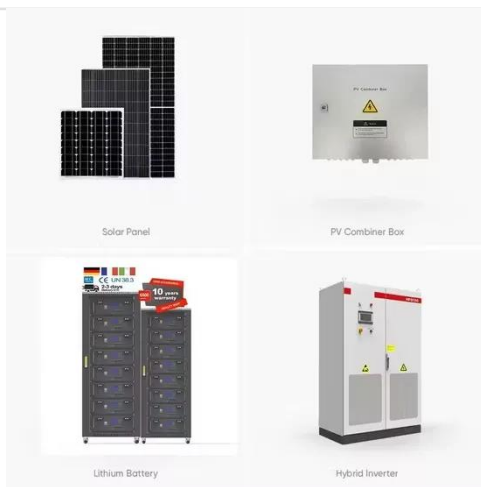

[Get Price](#)

50kW/100kWh AIO ESS Cabinet

Supports self-consumption, peak-valley arbitrage, backup power, and other various scenarios. Max. DC input voltage. *The data sheet will be changed according to actual situation without prior notice.

[Get Price](#)

SUNWAY 50-100kW Outdoor Cabinet Energy Storage System With ...

The outdoor cabinet is weatherproof, easy to install, and built for long-term performance. With remote monitoring, after-sales service, and extended warranty, SUNWAY ensures stable power supply and ...

[Get Price](#)