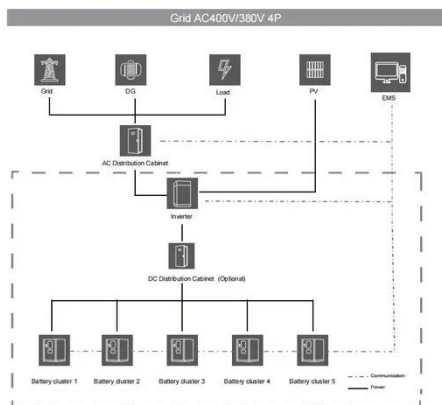

PIC50K55 50kW 55kWh Solar-Storage-Diesel Cabin , 55.296kWh ...

Integrating a 55.296kWh long-life LFP battery (6000+ cycles) with high-efficiency solar charging and diesel backup, it delivers stable power while reducing operational costs and environmental impact.

[Get Price](#)

Outdoor ODM BESS Energy Storage System , 50-100kWh Cabinet

Looking for an ODM BESS energy storage system? Our all-in-one outdoor cabinet