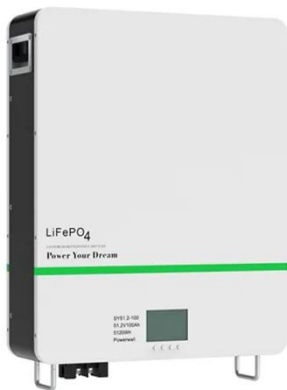

storage cabinets will evolve from backup devices to grid-forming assets. Imagine cabinets providing voltage regulation ...

[Get Price](#)

MOBICELL-15K -- 15kW Methanol Fuel Cell Power Cabinets

Together, these enclosures deliver 15 kW continuous (20 kW peak), operating silently and reliably even in harsh climates. Designed for telecom, data edge, industrial, and government applications, the ...

[Get Price](#)

Test certification

Outdoor Telecom Cabinet

Learn about their features, including weatherproofing, temperature control, and space optimization, making them ideal for outdoor installations in remote locations and urban settings.

[Get Price](#)

Outdoor Telecom Cabinet , Outdoor Telecom Enclosures , Cube Cabinet

Outdoor Cabinets Charles Universal Broadband Enclosures (CUBE) are constructed to withstand the elements