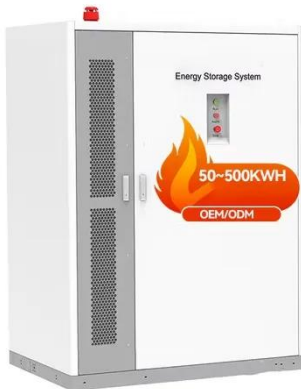

Pole-Type Base Station Cabinet , Efficient Energy Solutions for

Discover the Pole-Type Base Station Cabinet with integrated solar, wind energy, and lithium batteries. Designed for seamless installation and remote monitoring, this energy-efficient cabinet ensures ...

[Get Price](#)

Base Station Energy Cabinet

The Base Station Energy Cabinet is a fully enclosed, weather-resistant telecom energy cabinet designed to provide reliable power distribution and battery