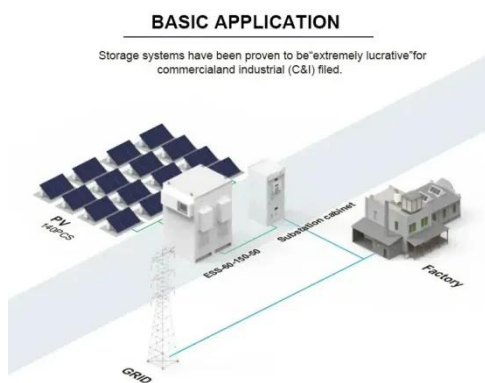

Communication base station wind power storage cabinet cover

Communication base station wind power storage cabinet cover

Hybrid Energy Mobile Wireless Telecom Base Station

Discover the power of our Hybrid Energy Mobile Wireless Station, offering seamless, energy-efficient telecom base site solutions. Designed for versatility with solar, wind, and diesel integration, it ...

[Get Price](#)

Integrated Solar-Wind Power Container for Communications

Perfect for communication base stations, smart cities, transportation, power systems, and edge sites, it also empowers medium to high-power sites off-grid with an energy-efficient, hybrid renewable solution.

[Get Price](#)

Communication base station wind power energy storage cabinet

Discover the Large-scale Outdoor Communication Base Station, designed for smart cities, communication networks, and power systems. Integrated with solar, wind, and energy storage

[Get Price](#)

Base Station Energy Cabinet

The Base Station Energy Cabinet is a fully enclosed, weather-resistant telecom energy cabinet designed to provide reliable power distribution and battery backup for outdoor communication networks.