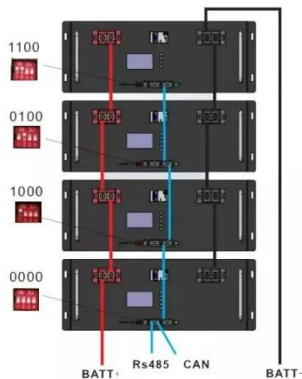

What are Base Station in Telecommunications?

A base station connects your phone to the network. It acts as a hub between mobile devices and the core system.

[Get Price](#)

COMMUNICATION , English meaning

COMMUNICATION definition: 1. the act of communicating with people: 2. a message, letter, or announcement: 3. the various.... Learn more.

[Get Price](#)

Communication

Communication is commonly defined as the transmission of information. Its precise definition is disputed and there are disagreements about whether unintentional or failed transmissions are included and ...

[Get Price](#)