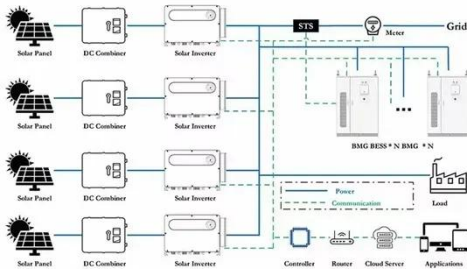

quality products. Affordable, eco-friendly wholesale telecom battery solutions.

[Get Price](#)

Columbia Telecom Base Station Lithium Battery Replacement

Designed as a drop-in BBU battery replacement lithium solution, this rugged 3U rack mount battery for base stations delivers uncompromising reliability where traditional lead-acid

[Get Price](#)