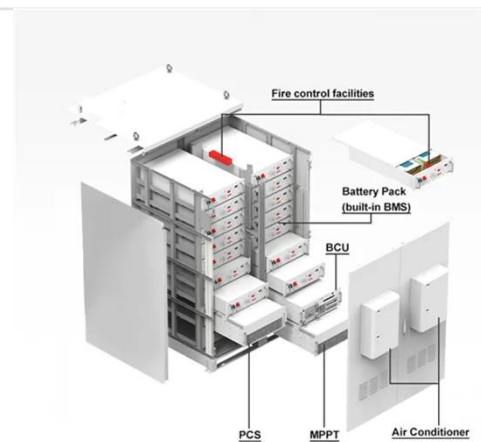

Amazon : 300ah Battery

12V 300Ah MINI LiFePO4 Lithium Battery, Bluetooth Lithium Battery, 200A BMS, up to 15000 Cycles, Max.3840Wh Energy with Low Temp Cut off, Perfect for RV, Solar, Trolling Motor

[Get Price](#)

Contact Us

For catalog requests, pricing, or partnerships, please visit:
<https://www.k3gizycko.pl>