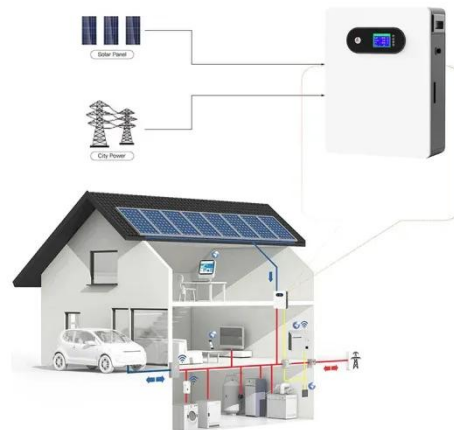

Color Steel Tile Roof Solar Panel Installation System, ...

This is an economical photovoltaic installation solution suitable for ...

[Get Price](#)