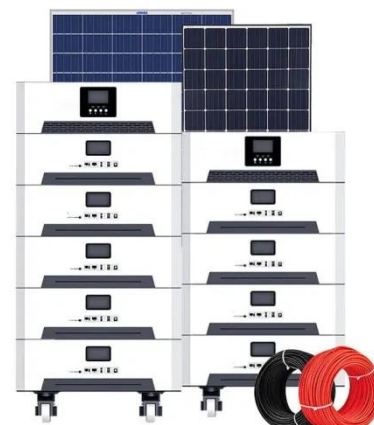

Empowering Connectivity Energy Storage Systems for ...

The one-stop energy storage system for communication base stations is specially