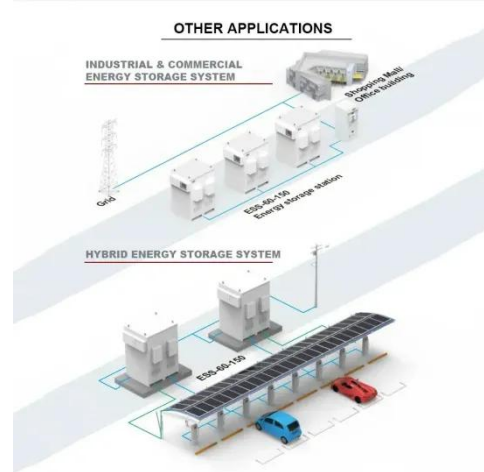

Baseus Super Si Power Inverter 500W
12V to 220V Pure Sine Wave with AC &
USB & Type-C 4 Ports Output Car

Charger Voltage Booster Category:
ASTRO

[Get Price](#)

Download Daz 3D Studio Animation Software Free , Daz 3D