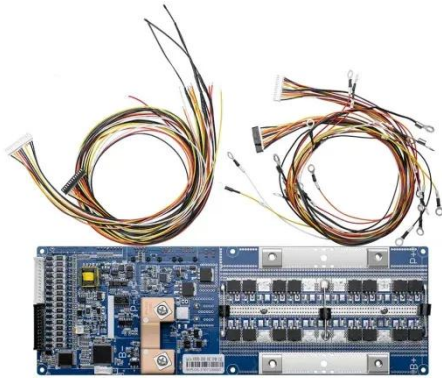

payment plans. Islandwide delivery available. Branded mobile phones and accessories ...

[Get Price](#)

Chinese Mountain Temple

Immerse your creations in the timeless beauty of ancient China with this detailed mountain temple environment. Featuring authentic architecture and serene mountain landscapes, this setting is ...

[Get Price](#)

Unitec Pure Sine Wave Inverter 12V to 220V - 500W with Built-in ...

The Unitec SA-XL-600 Pure Sine Wave Inverter is a reliable 12V to 220V inverter with built-in charger and digital LCD display, designed to deliver clean, stable, and uninterrupted power for homes and ...

[Get Price](#)

Shaolin Temple

The hallway leading to the temple throne is a symbol of power and rule in the China region, showcasing the might and reverence of ancient traditions. Towering