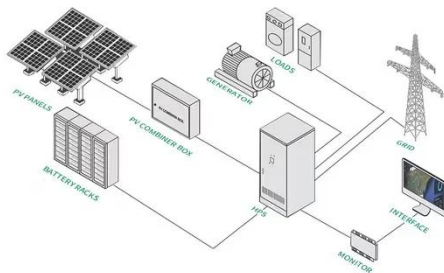

# Chilean industrial server rack 800mm deep

## Chilean industrial server rack 800mm deep

---

### **NavePoint 42U Server Rack Cabinet, 800mm Depth, Fan Chile , Ubuy**

With its 800mm depth, this server rack cabinet offers ample space for efficient cable management and easy installation of power distribution units (PDUs) behind your equipment. You can also chain ...