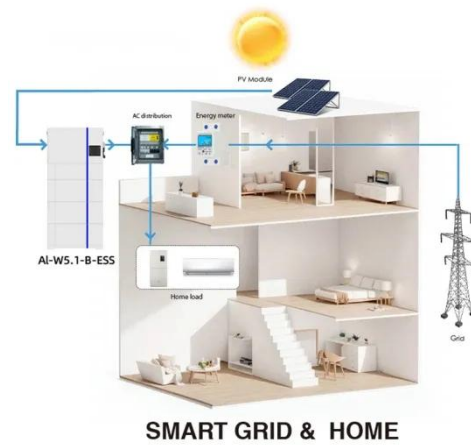

Charging Microgrid Solution A comprehensive energy system that combines solar generation, energy storage, EV charging, and ...

[Get Price](#)

Contact Us

For catalog requests, pricing, or partnerships, please visit:
<https://www.k3gizycko.pl>