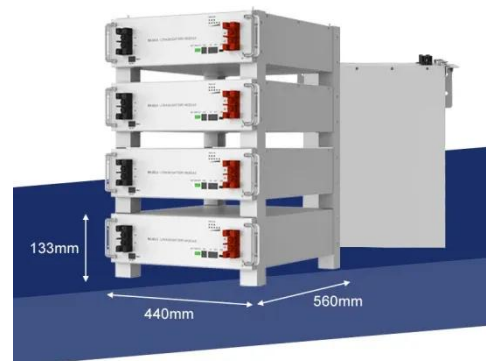

600mm Wide x 800mm Deep Data Cabinets/Racks

Explore the range of 600mm Wide x 800mm Deep Data Cabinets & Server Racks available at Comms Express,