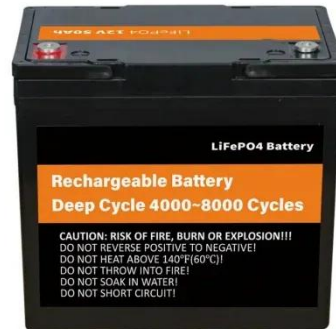

cabinets are available in five different ...

[Get Price](#)