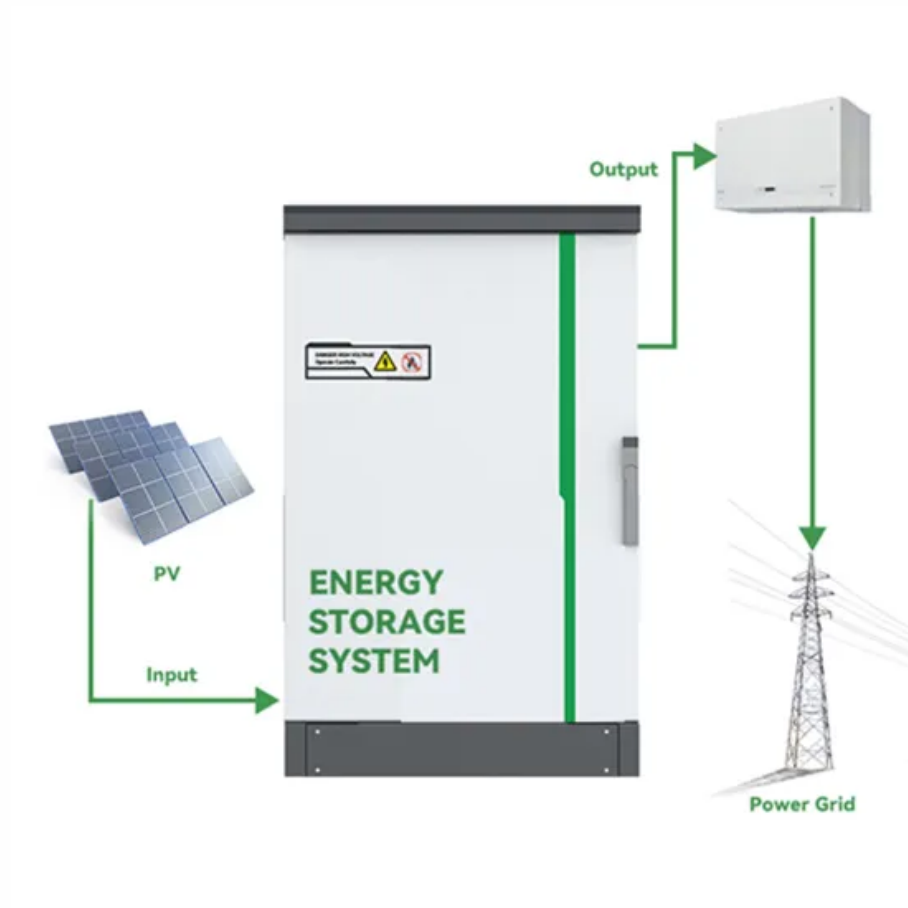

# Cape Town 220v inverter input voltage

## Overview

---

Lower input voltage will just lead to a higher PWM ratio to get the same output voltage, and therefore the same power. Check out this video by bigclive. He explains some of it at around 13 minutes. A Satchell 2000W geyser element, rated at 220V has a resistance of 22. These formulas would work the same for normal light bulbs, but I'm not sure. Please check stock availability prior to visiting your branch. Special orders might exclude interbranch transfer costs, please confirm first. Pictures are for illustrative purposes only. Warehouse: MU (Free delivery for bulk orders. Courier charges may apply for smaller orders | Collection is available from Jhb, PE, East London, Polokwane, Bloemfontein, Durban, Nelspruit, Mahikeng, Kimberley & Cape Town) Zero (0ms) transfer time, protects mission-critical loads: servers, ATMs. This is a multi- function inverter/charger, combining functions of an inverter, solar charger and battery charger to offer uninterruptible power support with portable size. Its comprehensive LCD display offers user- configurable and easy- accessible button operation such as battery charging. GROWCOL 1000W PURE SINE WAVE INVERTER 12V-220V When do I get it?