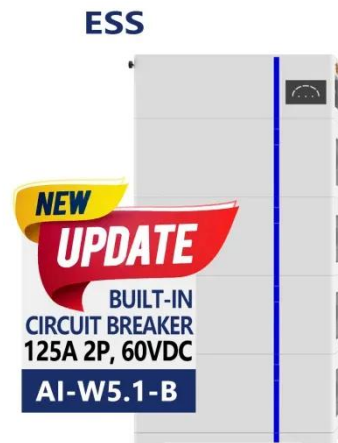

what voltage are you running? 220V / 230V / 240V?

I don't have the equipment right now to test this exactly, but would like to see what happens to say a fridge or TV if you