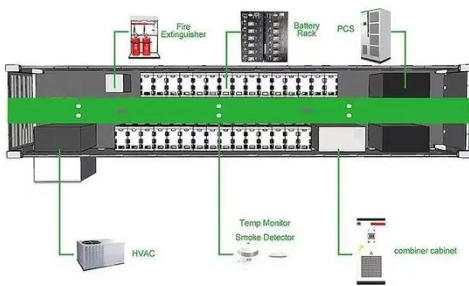

That gives you two main options: a single, high-output battery pack like our

...

[Get Price](#)

Can Lithium Batteries Work With Any Type of Inverter?

The short answer is no - proper inverter matching is crucial for optimal performance and safety. Let's examine the key compatibility factors for lithium battery and LiFePO4 battery systems.

[Get Price](#)

Contact Us

For catalog requests, pricing, or partnerships, please visit:
<https://www.k3gizycko.pl>