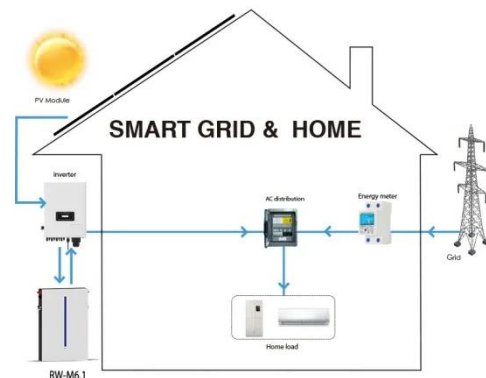

[Get Price](#)

How to connect solar power to the internet , NenPower

To connect solar power systems to the internet effectively, adopting the appropriate hardware is crucial. Many solar inverters come with built-in Wi-Fi connectivity or Ethernet ports ...

[Get Price](#)

How to Connect Your Solar Inverter to WiFi

Monitor your solar system: Once connected, you can monitor your system's performance, track energy production, and receive notifications of any system issues directly on your ...

[Get Price](#)

How to Connect Solar Inverter to WiFi , Easy ...

Connect your solar inverter to WiFi for real-time monitoring & better efficiency. Follow our guide to optimize your solar system today!

[Get Price](#)

How to Connect a Solar Inverter to WiFi - Australian Guide

How to Connect a Solar Inverter to WiFi and monitor your system's performance effortlessly from your phone. Keep tabs on energy production in Australia!