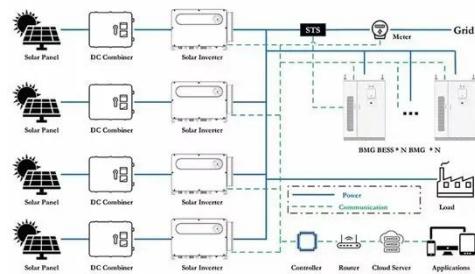

Installation of PV solar system on NT Eternit/Euronit ...

Adding a PV panel system to an existing roof Adding a PV panel system over an existing roof can present its own safety issues. A full risk analysis should be undertaken by a competent person to ...

[Get Price](#)

How to fix photovoltaic panels to purlins

How do you install a photovoltaic system on a roof? When mounting on corrugated and sandwich roofs, you fix the