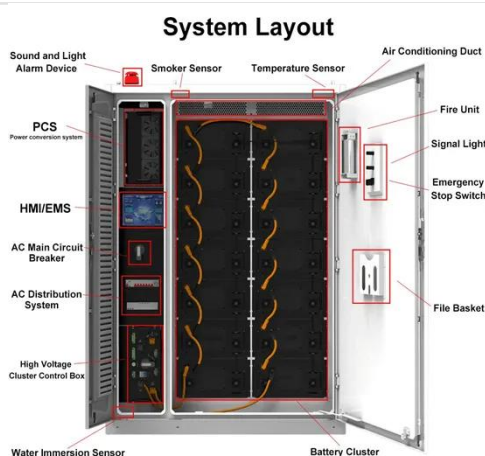

BASE STATION EQUIPMENTS & CABINETS

Choosing the right base station equipment is essential for building a strong, reliable, and future-ready telecom network. Whether you're deploying a new site or upgrading existing infrastructure, our ...

[Get Price](#)

Base Station Radio Cabinets ,