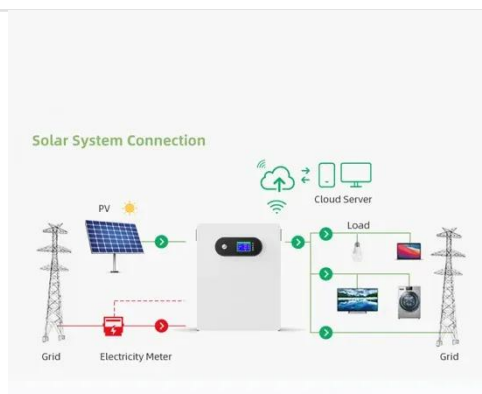

VRLA battery cabinets

VRLA (Valve Regulated Lead Acid) batteries are lead batteries with a sealed safety valve container for releasing excess gas in the event of internal overpressure. Their development was aimed at limiting ...

[Get Price](#)

Batterij huren of kopen