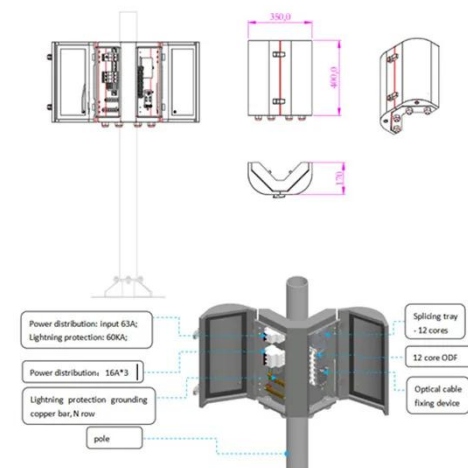

Puryear Builders, Inc

At Puryear Builders, Inc., we are dedicated to delivering high-quality construction services. We strive to provide our clients with the best building process possible and make their vision and dreams come to ...

[Get Price](#)

The 5G Dilemma: More Base