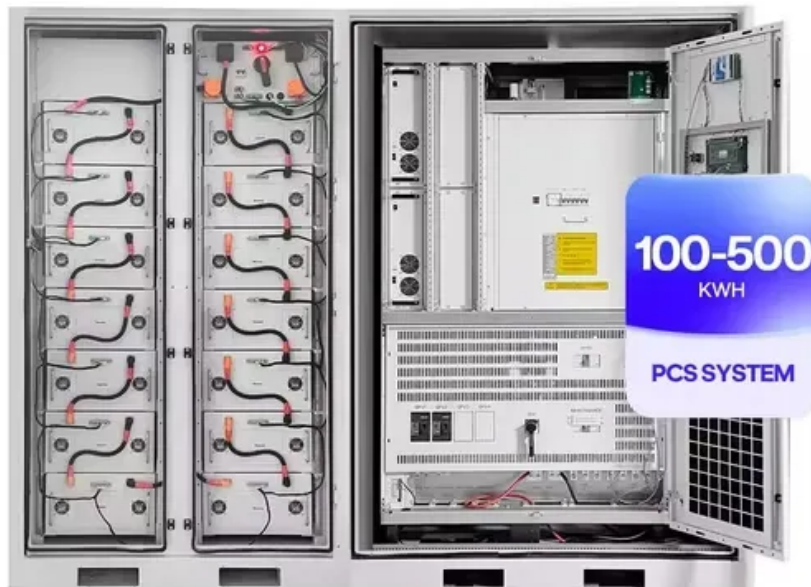

Botswana energy storage battery cabinet 1MWh is more efficient than traditional generators

Botswana energy storage battery cabinet 1MWh is more efficient th

Botswana Industrial Energy Storage Cabinet Manufacturer: Powering

[Get Price](#)

Botswana energy storage container specifications

Range of MWh: we offer 20, 30 and 40-foot container sizes to provide an

energy capacity range of 1.0 - 2.9 MWh per container to meet all levels of energy storage demands.