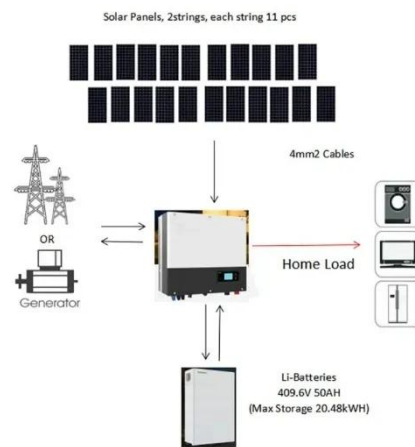

BOTSWANA CABINET ENERGY STORAGE SYSTEM CAPACITY

Lithium ion battery storage cabinets represent a cutting-edge solution for safe and efficient energy storage management. These specialized cabinets are engineered to house lithium ion batteries in a ...