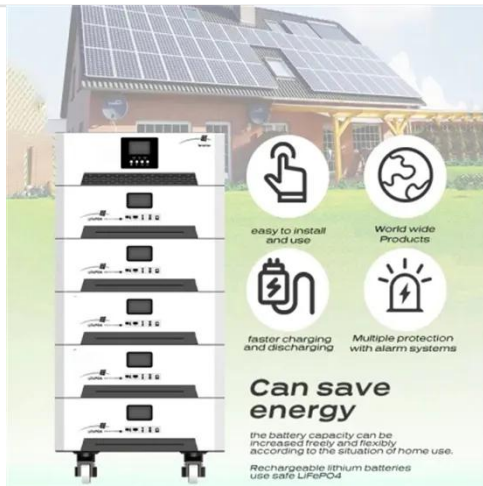

Energy Storage Systems (BESS)

BESS represents a cutting-edge technology that enables the storage of electrical energy, typically harvested from renewable energy sources like solar or wind, for later use.

[Get Price](#)

100kW 215kWh All-in-One Battery Storage Cabinet (iCON BESS)

BESS employs a sophisticated, multilevel battery management system (BMS) for system monitoring and control. Each battery management system including: At the lower level is the Module BMS (BMU), ...

[Get Price](#)

Optimizing Solar Power Efficiency with Containerized Battery ...

Learn how containerized BESS optimizes solar energy storage, boosts renewable energy use, reduces waste, and ensures stable power for businesses and homes.

[Get Price](#)