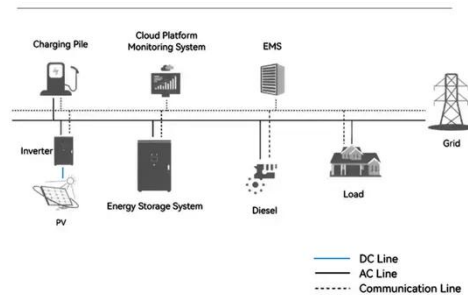

[Get Price](#)

Outdoor BESS Battery Energy Storage Cabinet System for 4 x ...

Outdoor Lithium ion Battery Enclosure mainly provides a stable working temperature and dust-free environment for lithium battery, they are integrated with thermal insulation and equipped with air ...

[Get Price](#)

System Topology

Base Station Energy Cabinet

Huijue's Base Station Energy Cabinet integrates mechanical protection, intelligent power distribution, and environmental control into one compact enclosure.