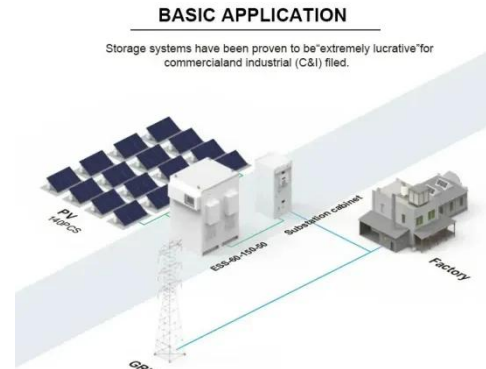

Battery Backup

Power your 5G micro base station with this 51.2V lithium battery. Ideal for telecom backup and remote tower use. Long life, compact, and BMS-equipped.

[Get Price](#)

BMS Power Supply, BMS for Power Bank, High Power BMS , Gerchamp

Battery failure can lead to data center power outages, communication base station paralysis, or even grid incidents. To address these challenges, we offer a professional battery lifecycle management solution.

[Get Price](#)

15S 16S 48V 100A Smart BMS for Telecom Backup Power Supply

Feature highlights: The 15S 16S 48V 100A Smart BMS is designed for telecom backup power, offering accurate SOC and SOH calculations, real-time monitoring, and multiple protection features like overvoltage, ...

[Get Price](#)