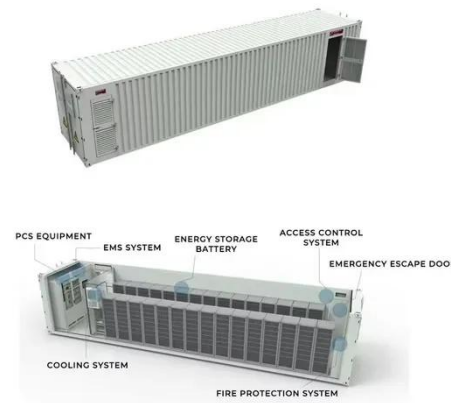

Understanding the Basics: What is a Base Transceiver ...

A base transceiver station (BTS) is designed with several key ...

[Get Price](#)

Base Transceiver Station

A base transceiver station (BTS) is a critical network component that serves as the primary hardware interface between mobile devices and the cellular network, facilitating wireless