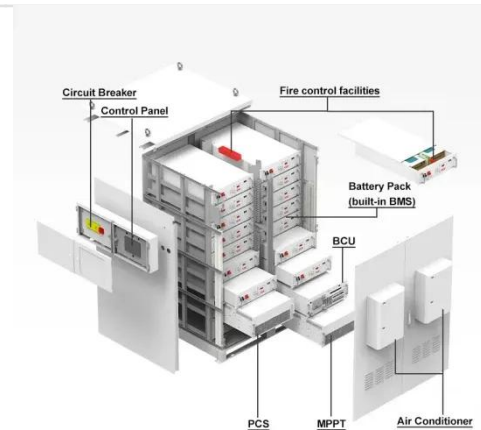

Huawei base station equipment power supply wind power

To address this situation, Huawei offers PowerCube, an industry-leading hybrid power supply solution. Built along the lines of a Micro-Grid Energy System