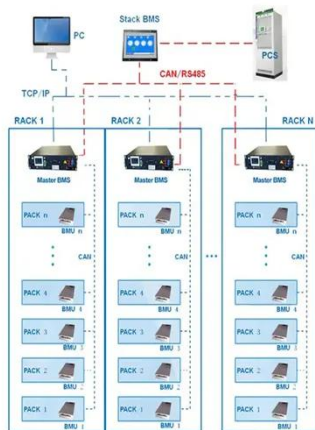

[Get Price](#)

BMS Wiring Diagram