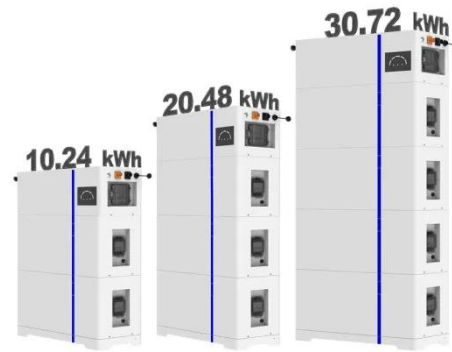

one place.

[Get Price](#)

ESS

Ayoun Telecom Energy Storage Cabinet 200kwh Equipment

Easily find, compare & get quotes for the top Ayoun Telecom Energy Storage Cabinet 200kwh equipment & supplies

[Get Price](#)

200kW Container Energy Storage Cabinet: Your Power Solution, ...

While your competitors scramble, your production line hums along smoothly - thanks to a 200kW container energy storage cabinet quietly doing its job in the parking lot. No drama, just ...

[Get Price](#)