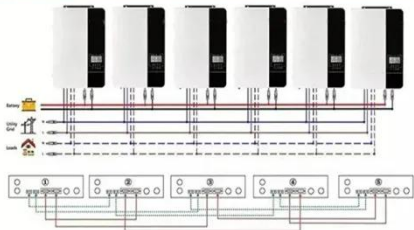

Apia New Energy Charging Station

AC input wires

AC output wires

Today marks another milestone as we celebrated the official launching

Today marks another milestone as we celebrated the official launching of our first ever electric vehicle solar charging station at Matagalalua Apia. As we transition into GREEN energy, this station will be ...

[Get Price](#)

NEW BATTERY ENERGY STORAGE PROJECT IN APIA

Major projects now deploy clusters of 20+ containers creating storage farms with 100+MWh capacity at costs below $280/kWh. Technological advancements are dramatically improving solar storage ...